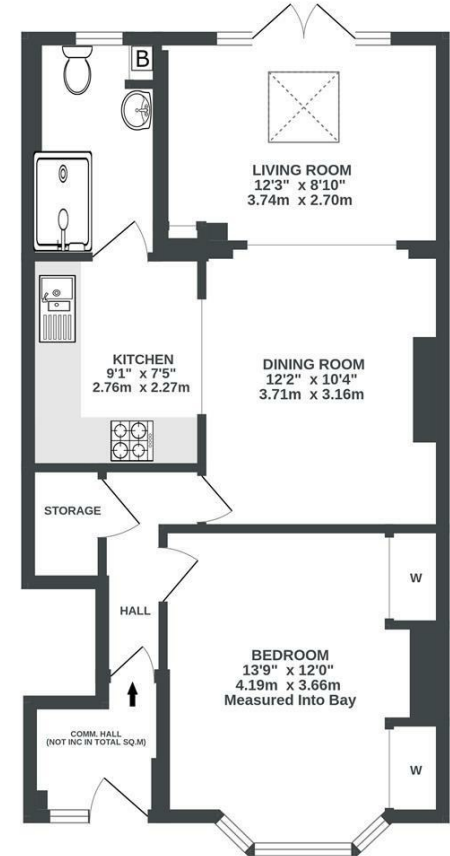

Boardwalk

Ilchester

BEDMINSTER DOWN, BRISTOL

Ilchester Crescent BEDMINSTER DOWN

APPROXIMATE FLOOR AREA
50 SQM / 539 SQFT

SHED (NOT IN SITU)
0 sq. ft. (0.0 sq.m.) approx.

GROUND FLOOR
539 sq. ft. (50.0 sq.m.) approx.

Boardwalk

Ilchester

BEDMINSTER DOWN, BRISTOL

£

£260,000

BS13 7HP

zzz

1 Bedrooms